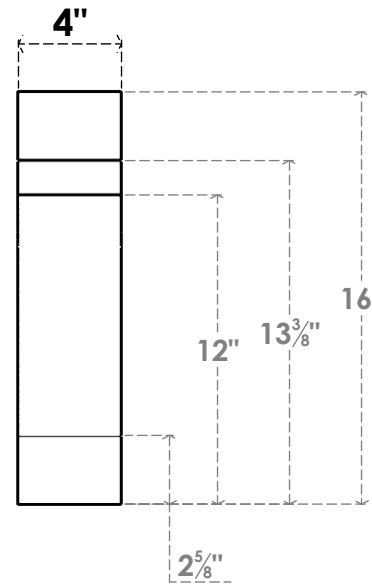

ITEM NUMBER: BRCPC040X08000X16000MRC

4"W X 8"D X 16"H MERCED ARCHITECTURAL GRADE PVC CLOSED KNEE BRACE

SIDE PROFILE

FRONT PROFILE

ISOMETRIC

EKENA MILLWORK
2300 WEST MAIN ST.
CLARKSVILLE, TX 75426
TOLL FREE: 866-607-0453
WWW.EKENAMILLWORK.COM

NOTES

1. INSTALLATION TO BE COMPLETED IN ACCORDANCE WITH MANUFACTURER'S SPECIFICATIONS.
2. DRAWING IS NOT BE TO SCALE
3. THIS DRAWING IS INTENDED FOR DESIGN AND PLANNING PURPOSES ONLY.
4. ALL INFORMATION CONTAINED HEREIN WAS CURRENT AT THE TIME OF DEVELOPMENT BUT MUST BE REVIEWED AND APPROVED BY THE PRODUCT MANUFACTURER TO BE CONSIDERED ACCURATE.
5. ARCHITECTURAL GRADE PVC PRODUCTS ARE MADE FROM EXPANDED CELLULAR PVC AND COME NATURALLY WHITE BUT MAY BE PAINTED