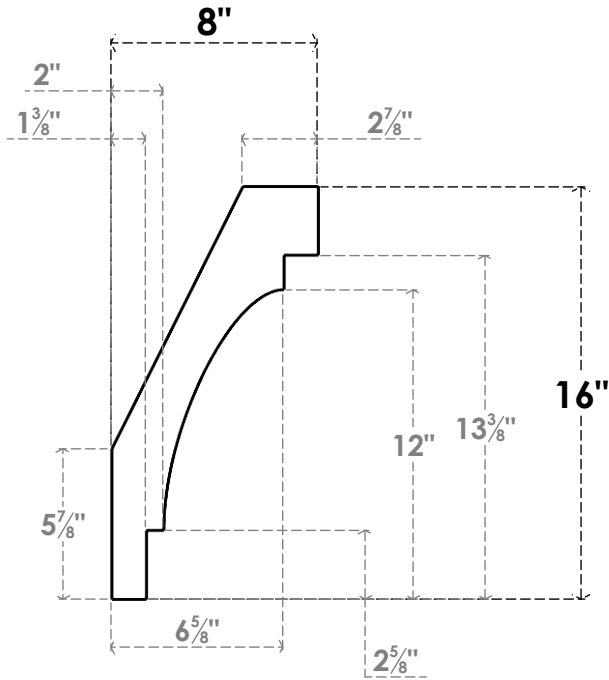

ITEM NUMBER: BRCPC040X08000X16000MRC

4"W X 8"D X 16"H MERCED ARCHITECTURAL GRADE PVC CLOSED KNEE BRACE

SIDE PROFILE

FRONT PROFILE

ISOMETRIC

EKENA MILLWORK
2300 WEST MAIN ST.
CLARKSVILLE, TX 75426
TOLL FREE: 866-607-0453
WWW.EKENAMILLWORK.COM

NOTES

1. INSTALLATION TO BE COMPLETED IN ACCORDANCE WITH MANUFACTURER'S SPECIFICATIONS.
2. DRAWING IS NOT BE TO SCALE
3. THIS DRAWING IS INTENDED FOR DESIGN AND PLANNING PURPOSES ONLY.
4. ALL INFORMATION CONTAINED HEREIN WAS CURRENT AT THE TIME OF DEVELOPMENT BUT MUST BE REVIEWED AND APPROVED BY THE PRODUCT MANUFACTURER TO BE CONSIDERED ACCURATE.
5. ARCHITECTURAL GRADE PVC PRODUCTS ARE MADE FROM EXPANDED CELLULAR PVC AND COME NATURALLY WHITE BUT MAY BE PAINTED